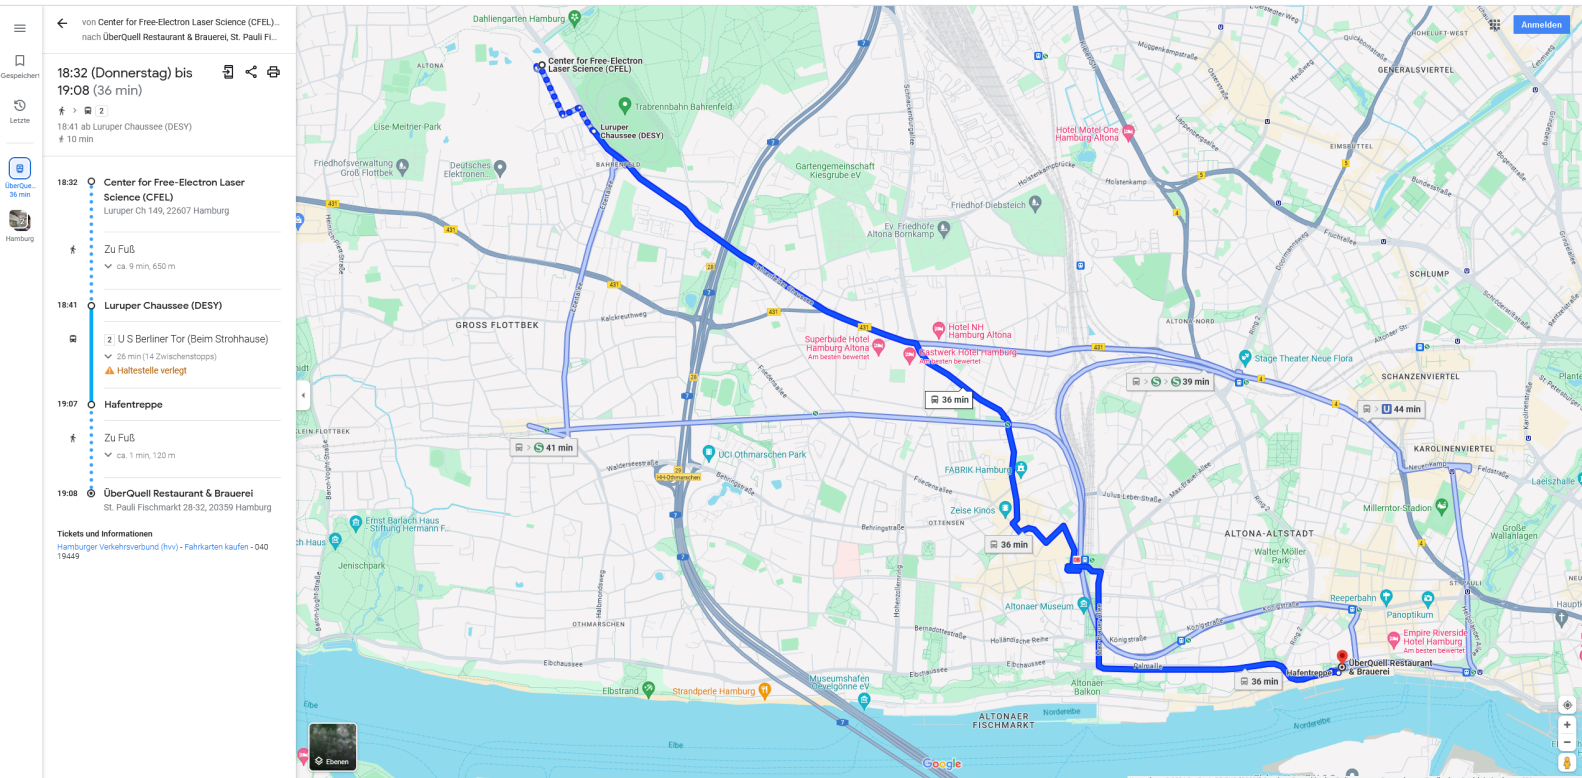

Travel details conference dinner at Überquell brewery

Meeting for joint travel: 6pm CFEL building foyer

Where: Überquell brewery Hafenstraße 28-32

Public transport connection: Bus #2 from "Luruper Chaussee, DESY" to "Hafentreppe"