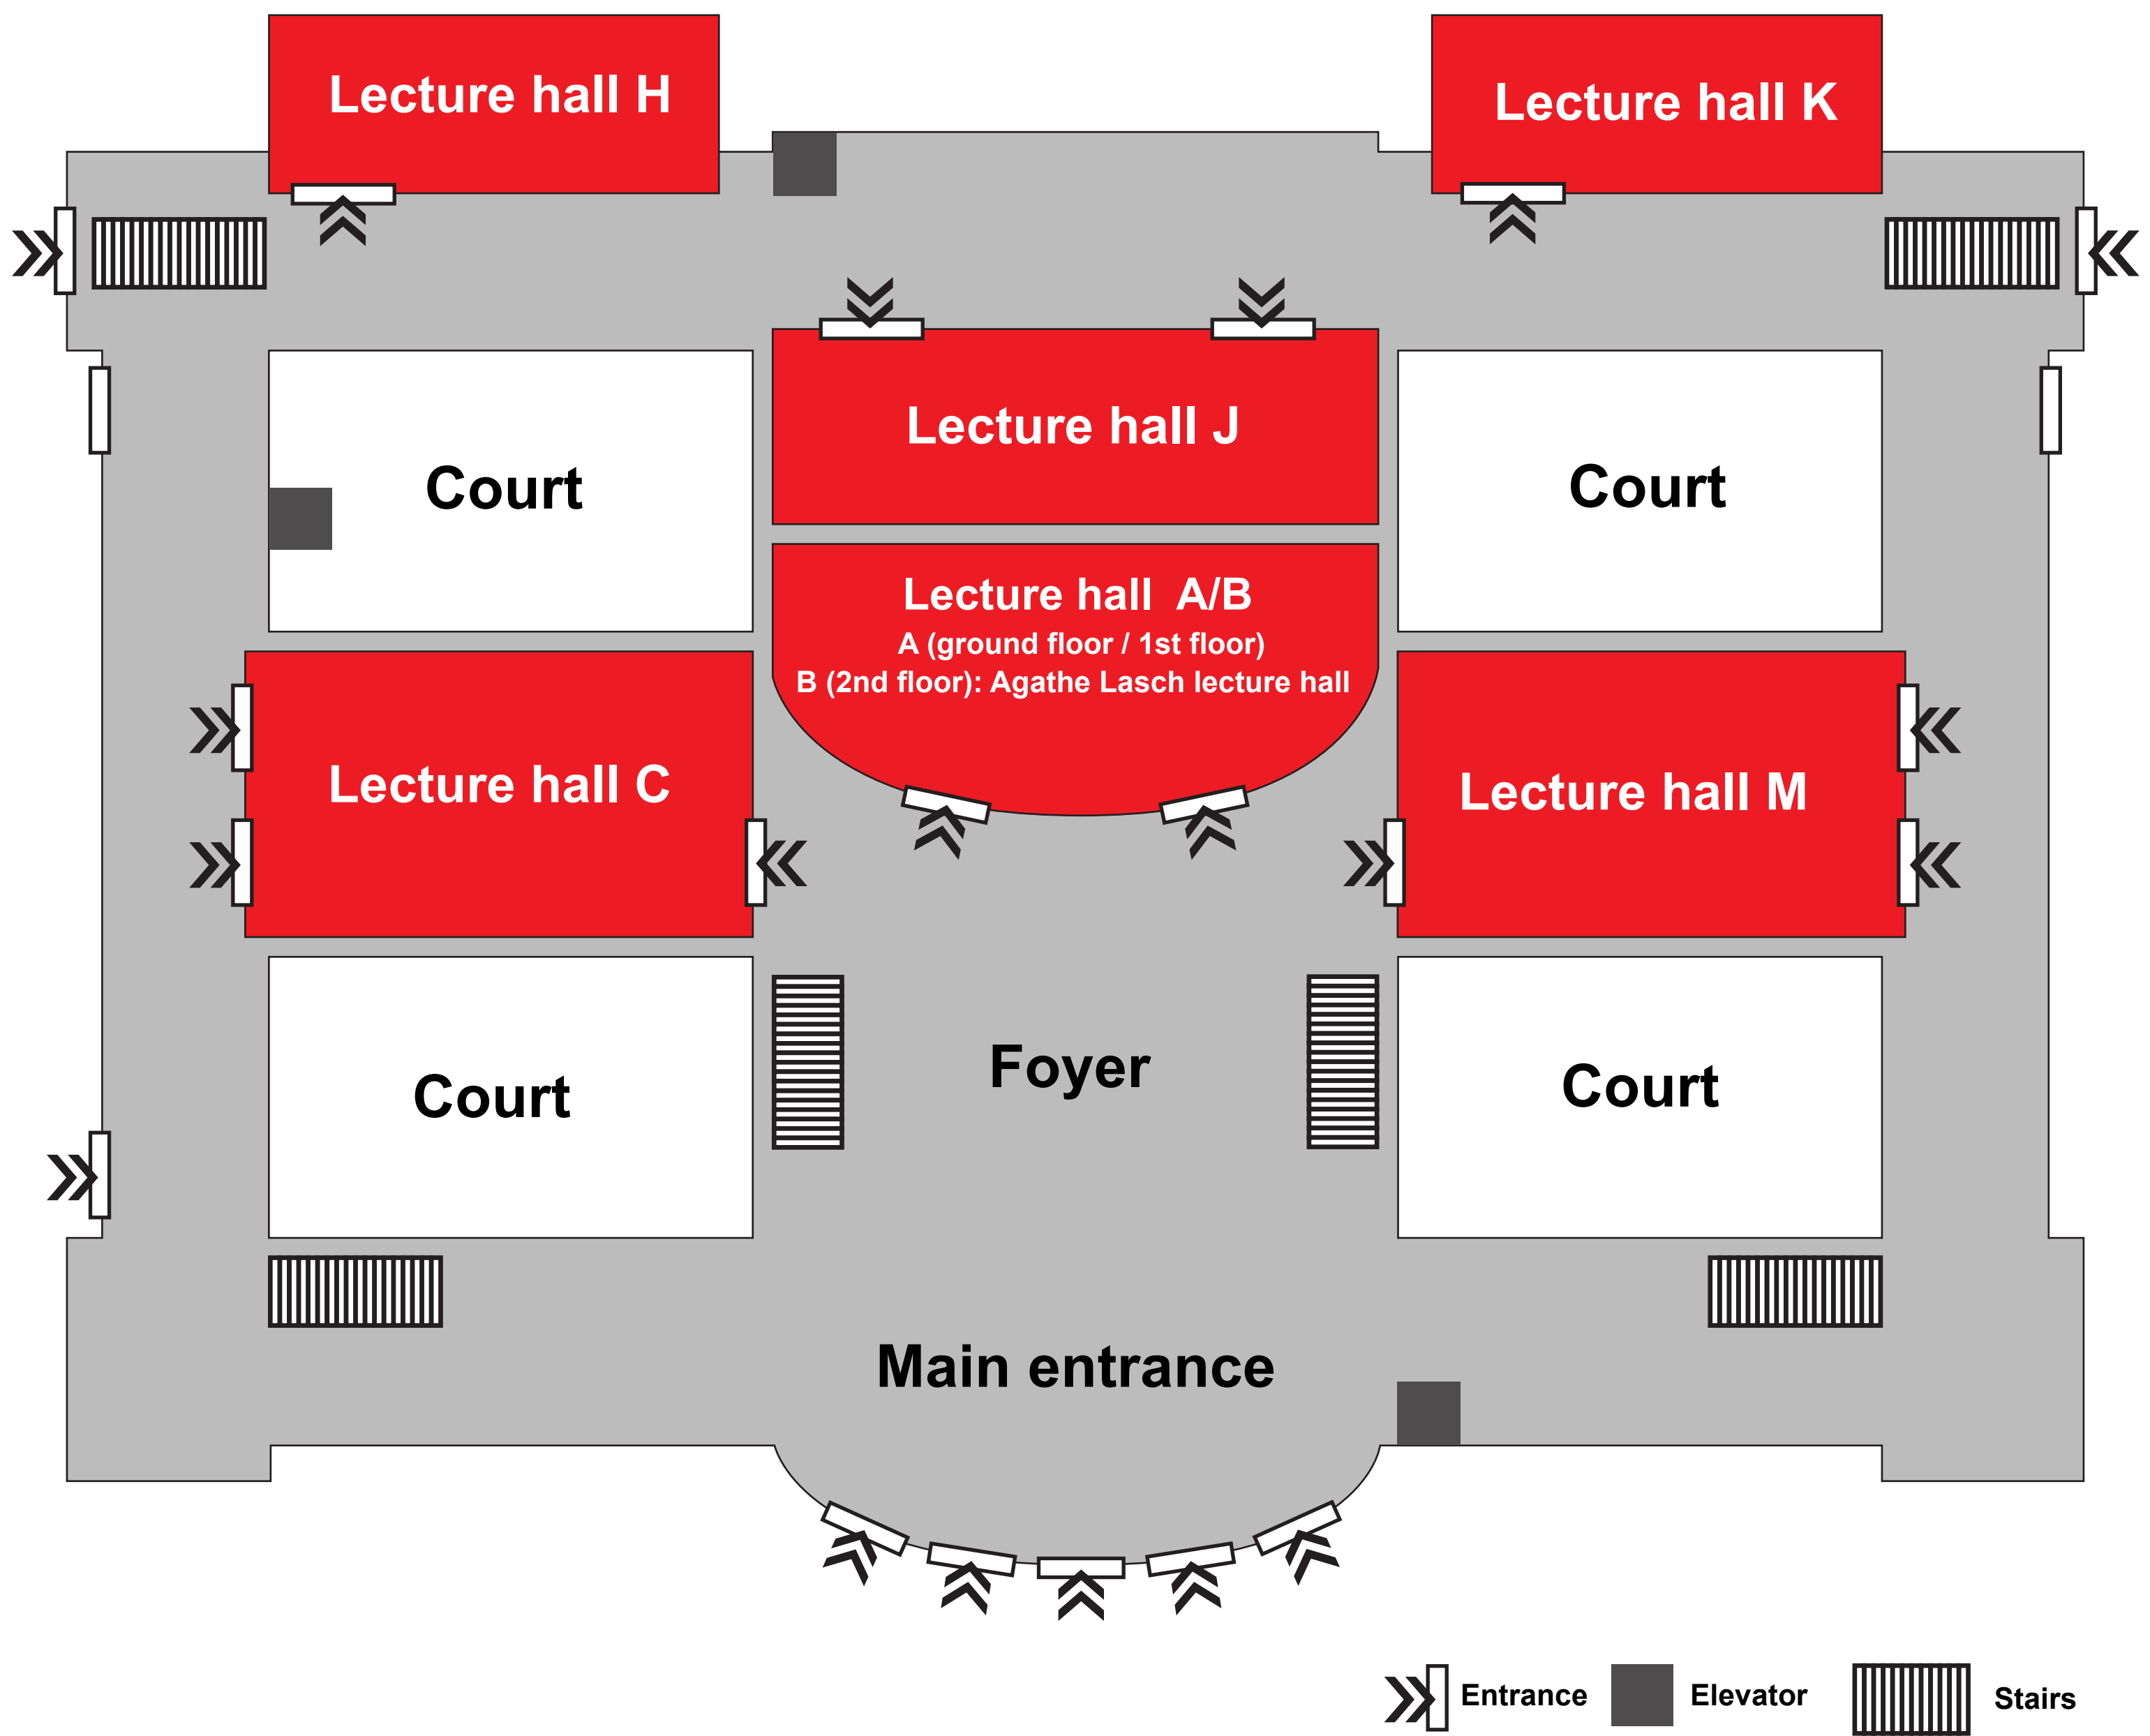

Location map of the lecture halls

Main building, Edmund-Siemers-Allee 1

opening conference CRC 1624

Straight ahead

Take the large staircase in the middle up to the 2nd floor

Straight ahead, then turn left

Straight ahead, then turn right

Take the small staircase up to the mezzanine